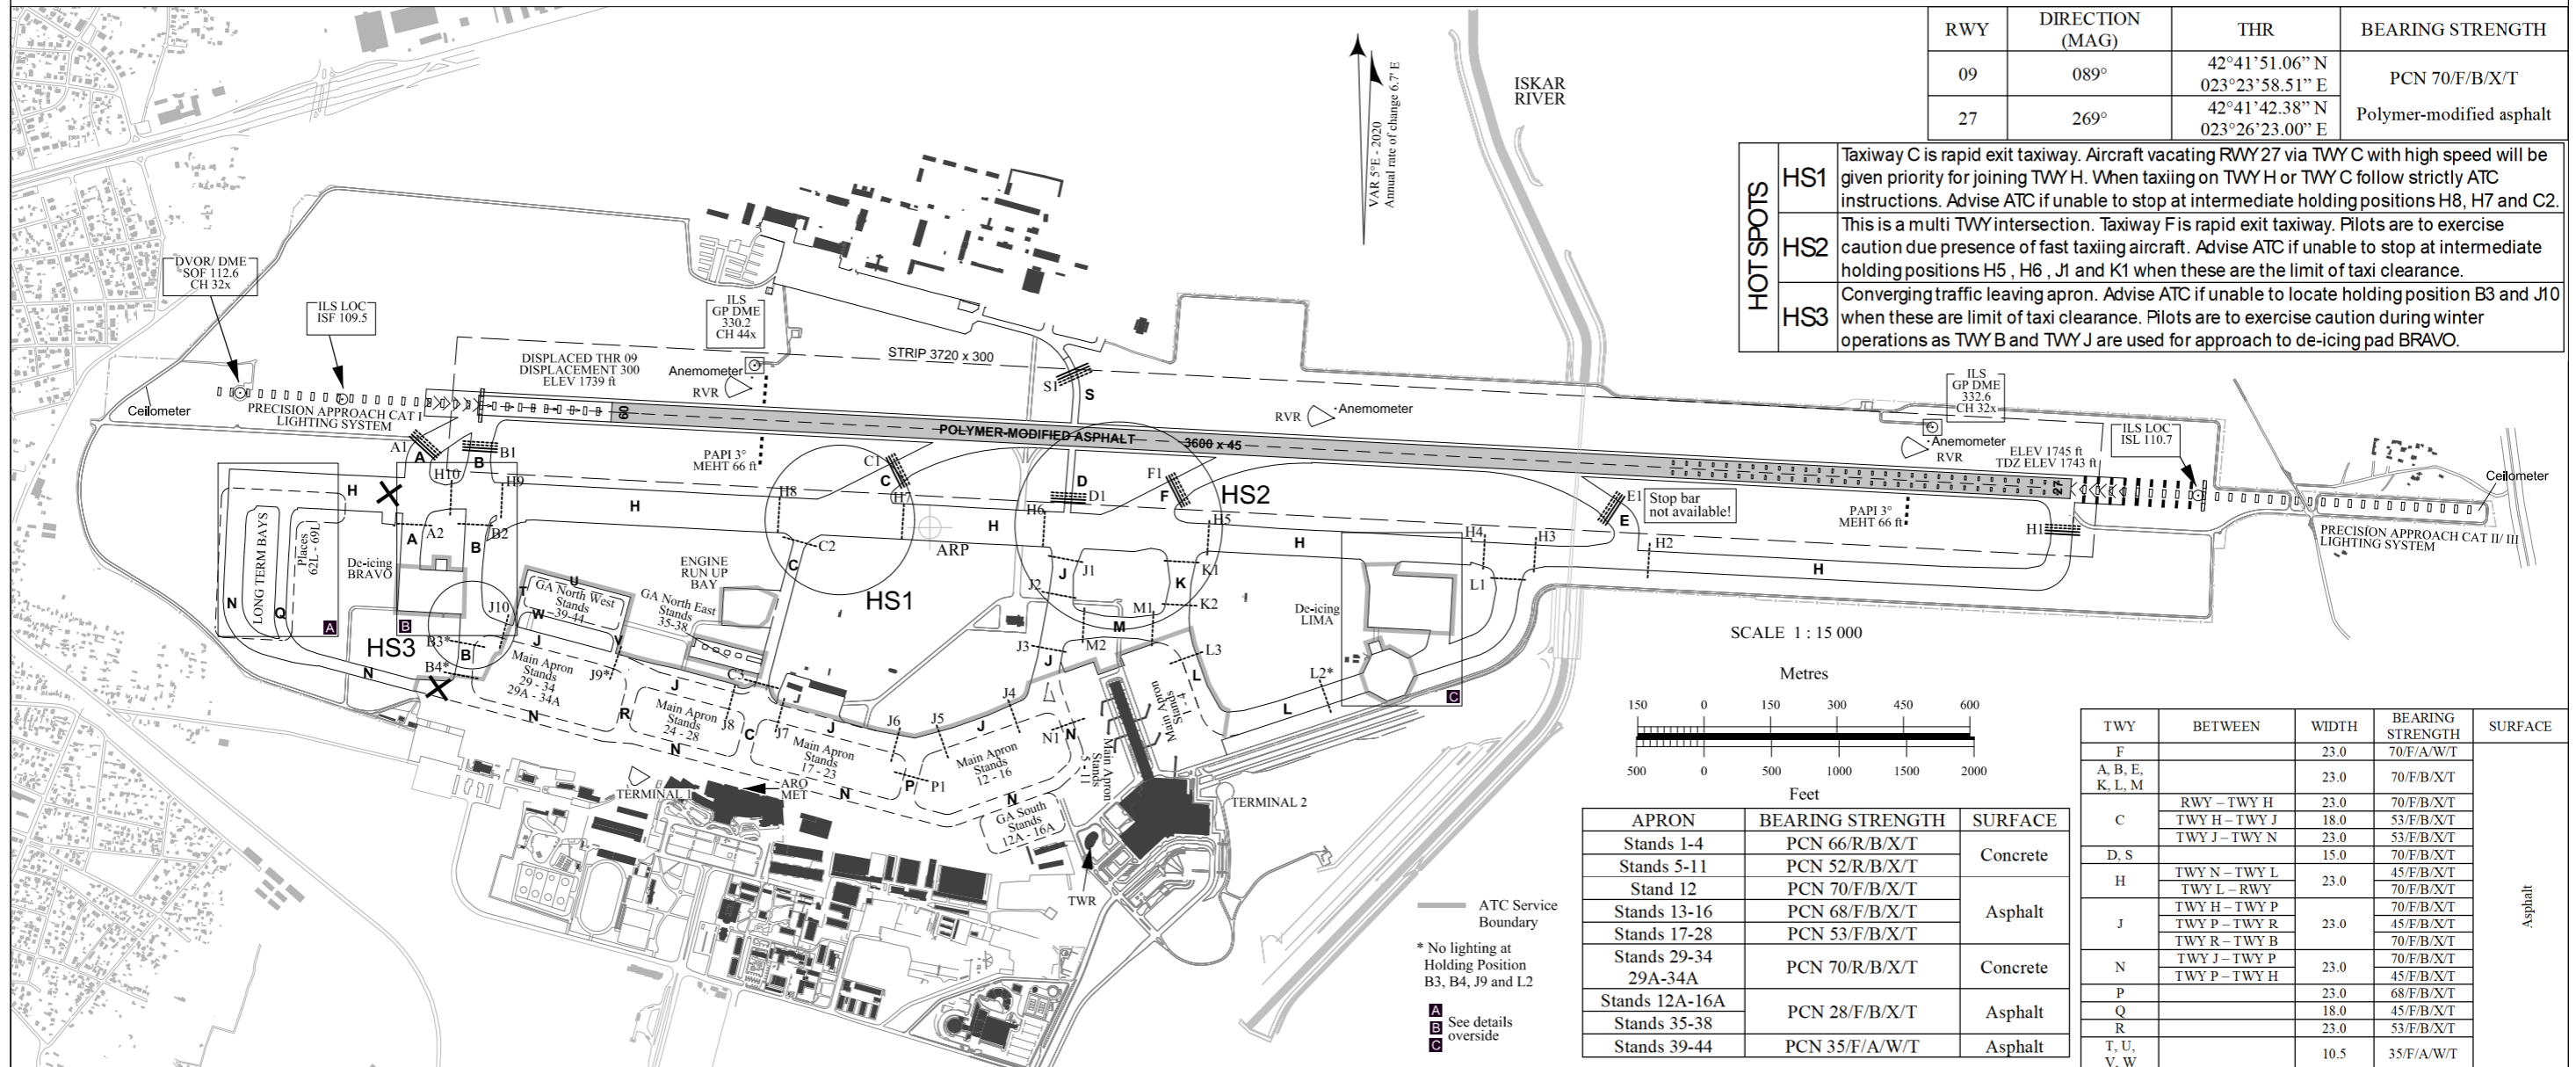

AERODROME CHART - ICAO

42°41'42" N
023°24'30" E

ELEV 1745 ft

TWR 118.100
120.200
336.400
121.500
243.000

**SOFIA
ADC**

LIGHTING AIDS RWY 09/27 AND EXIT TWY (TDZ lighting not shown)

MARKING AIDS RWY 09/27 AND EXIT TWY