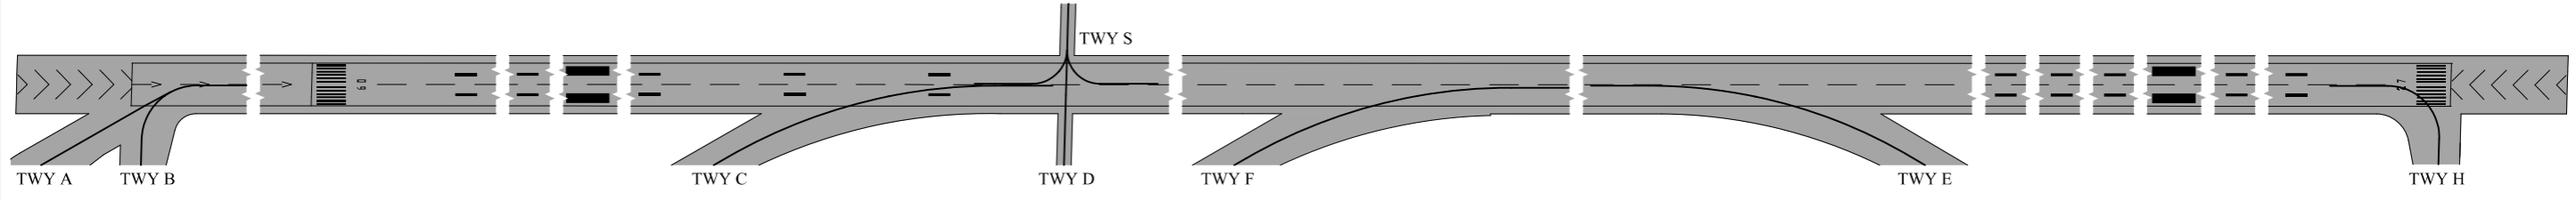

AERODROME CHART - ICAO

42°41'42" N
023°24'30" E

ELEV 1745 ft

TWR 118.100
120.200
336.400
121.500
243.000

**SOFIA
ADC**

LIGHTING AIDS RWY 09/27 AND EXIT TWY (TDZ lighting not shown)

MARKING AIDS RWY 09/27 AND EXIT TWY