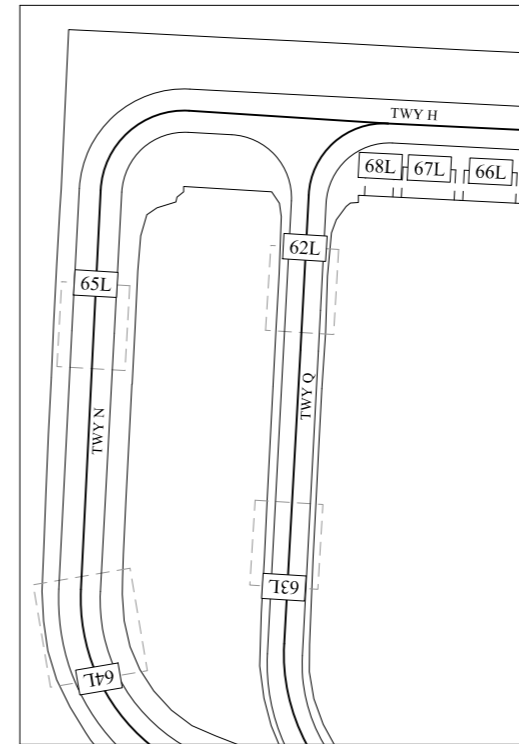

AERODROME CHART - ICAO

42°41'42" N
023°24'30" E

ELEV 1745 ft

TWR 118.100
120.200
336.400
121.500
243.000

**SOFIA
ADC**

LIGHTING AIDS RWY 09/27 AND EXIT TWY (TDZ lighting not shown)

MARKING AIDS RWY 09/27 AND EXIT TWY

A
Long Term Bays

B
De-icing BRAVO

C
De-icing LIMA