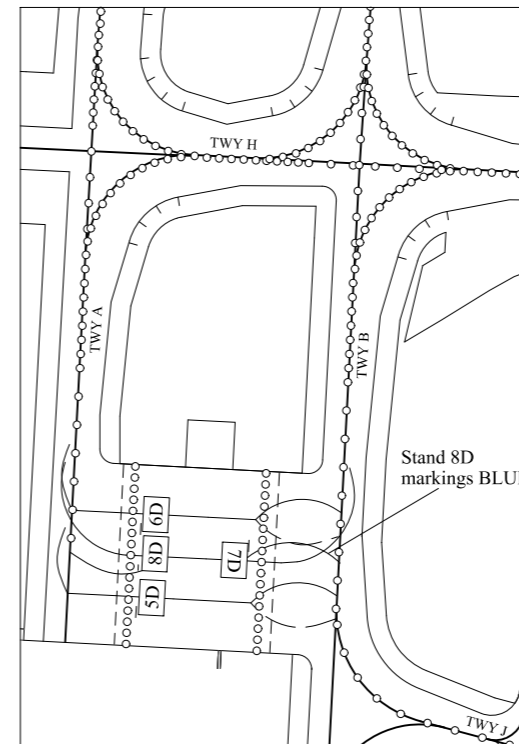

AERODROME CHART - ICAO

42°41'42" N
023°24'30" E

ELEV 1745 ft

TWR 118.100
120.200
336.400
121.500
243.000

**SOFIA
ADC**

LIGHTING AIDS RWY 09/27 AND EXIT TWY (TDZ lighting not shown)

MARKING AIDS RWY 09/27 AND EXIT TWY

A
Long Term Bays

B
De-icing BRAVO

C
De-icing LIMA